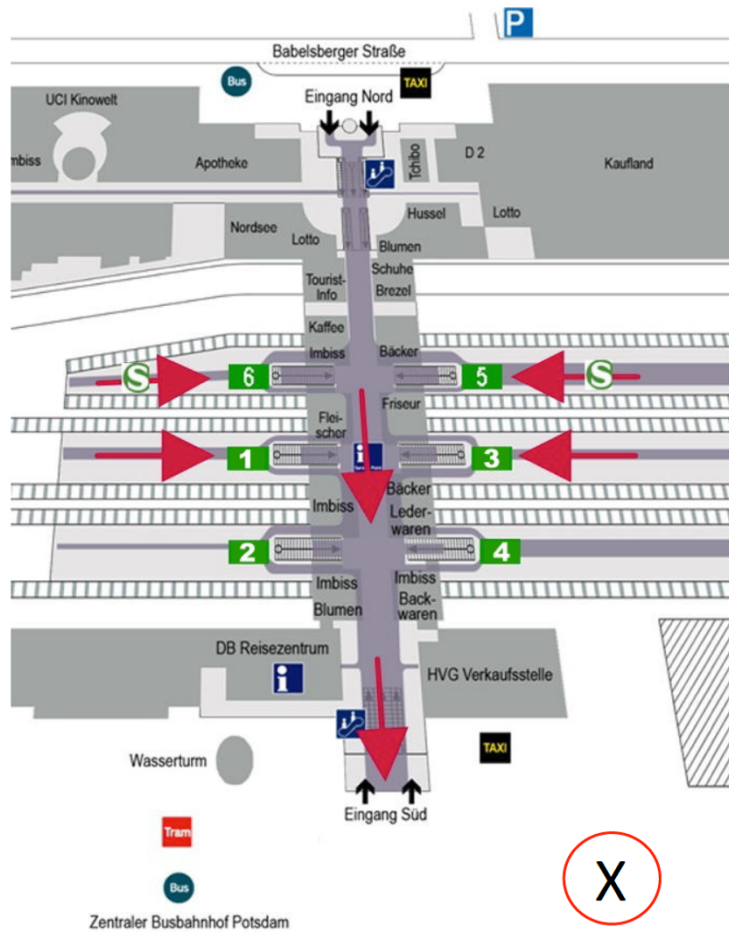

Meeting point Potsdam Main Station

Once you reached Potsdam main station take the exit „Ausgang Landtag, Friedrich-Engels Straße“ to get to the bus terminal.

Coming from this direction: Berlin

Bus to
SpringSchool